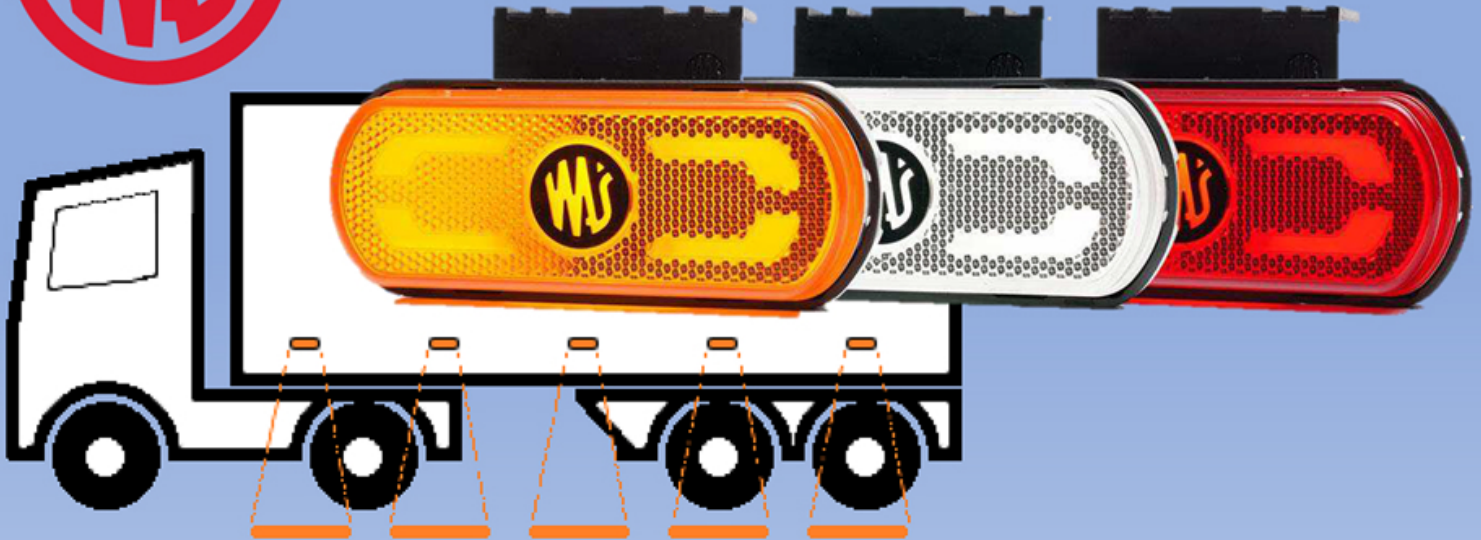

POSITION LAMPS / CLEARANCE LIGHTS „ROAD-LINERS”

W240 – front-rear-side position lamp:

- lamp displays the line on the road when turned on
- NEON look of the lights
- reflective device integrated
- vertical and horizontal montage
- fully waterproof
- working voltage 12-24
- low power consumption